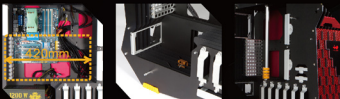

Remarkable Modern Exterior

- Constructed with 2~4mm laser-cut aluminum alloy
- Equipped with brushed aluminum and tempered glass side panels
- Silicone shock proof stands

Superior Internal Structure

- Supports high-end graphic card up to 420mm
- Supports power supply up to 200mm
- Adjustable VGA card holder to support heavy graphic card

User Friendly

- Headphone hanger with roll-up wire storage
- Easy access to mobile device charging dock with silicone protector

King Size H-Frame

Innovative Tool-Free Design

- 3.5"/2.5" SATA HDD EZ-swap modules
- User friendly affixed thumbscrew