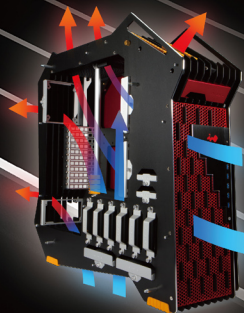

Remarkable Modern Exterior

- Constructed with 2~4mm laser-cut aluminum alloy
- Equipped with brushed aluminum and tempered glass side panels
- Silicone shock proof stands

Superior Internal Structure

- Supports high-end graphic card up to 420mm
- Supports power supply up to 200mm
- Adjustable VGA card holder to support heavy graphic card

User Friendly

- Headphone hanger with roll-up wire storage
- Easy access to mobile device charging dock with silicone protector

King Size H-Frame

Innovative Tool-Free Design

- 3.5"/2.5" SATA HDD EZ-swap modules
- User friendly affixed thumbscrew

Open-air design for optimized thermal solution

Layer-by-Layer Aluminum Metal Plate Structure