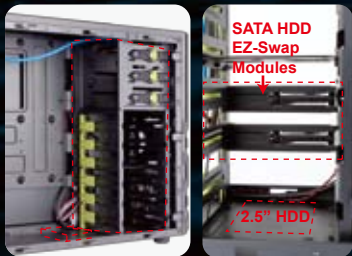

† FLEXIBLE DRIVE CAGES

It supports 5.25", 3.5" and 2.5" devices up to 11. Advanced tool-free installation design for 5.25" and 3.5" devices and two SATA HDD EZ-Swap modules will provide you flexibility and convenience.