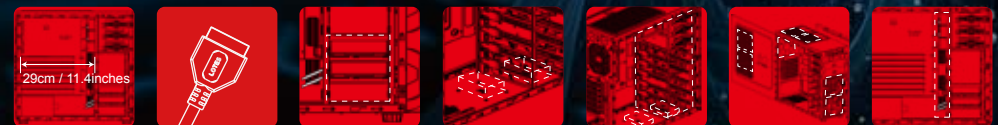

## † SPECIFICATIONS

CASE SIZE	MID TOWER
MATERIAL	SECC STEEL
DRIVE BAYS	<ul style="list-style-type: none"> <li>EXTERNAL 5.25" X 3</li> <li>INTERNAL 3.5" X 6 (SUPPORTS SATA HDD EZ-SWAP MODULE X 2), 2.5" X 2</li> </ul>
M/B FORM FACTOR	ATX / MICRO-ATX
POWER SUPPLY	ATX 12V, PSII SIZE
I/O EXPANSION SLOTS	PCI-E / PCI / AGP SLOT X 7
FRONT PORTS	<ul style="list-style-type: none"> <li>USB 3.0 X 2</li> <li>USB 2.0 X 1</li> <li>HD/AC'97 AUDIO</li> </ul>
THERMAL SOLUTION	<ul style="list-style-type: none"> <li>12CM LED FRONT FAN X 1 (MAXIMUM SUPPORTS 12CM FRONT FAN X 2)</li> <li>12CM REAR FAN X 1</li> <li>12CM TOP FAN X 2 (OPTIONAL)</li> <li>12CM SIDE FAN X 2 (OPTIONAL)</li> <li>WATER-COOLING HOLE READY</li> </ul>
DIMENSIONS (H X W X D)	432 X 190 X 495MM (17" X 7.5" X 19.5")

## † FEATURES

- MULTIPLE HIGH-END GRAPHIC CARDS SUPPORTED (MAXIMUM LENGTH OF 29CM / 11.4INCHES)
- USB 3.0 SUPER SPEED TRANSFER INTERFACE
- 3.5" SATA HDD EZ-SWAP MODULES
- SSD READY
- SUPPORTS UP TO 11 DRIVE BAYS
- UP TO 12CM FAN X 7
- CABLE ROUTING SPACE

### † GREAT EXPANDABILITY

Supports high-end graphic cards up to 290mm/11.4".