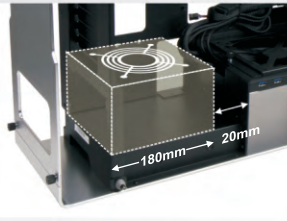

19.3" x 7.6" x 19.3"

*Our products comply with RoHS regulations

*Specifications may vary based on different regions

Easy Component Installation

Supports high-end graphic card up to 360mm

A

Supports power supply up to 180mm

B

CPU cut-off hole for easy installation

C

Unique hidden 5.25" ODD design

D

3.5"/2.5" SATA HDD modules and tool-free EZ-swap HDD tray

E

Removable 2.5" HDD bracket