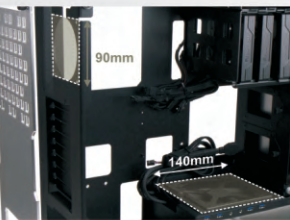

I

Supports USB 3.0 super speed transfer interface

J

Excellent Thermal Solution

Efficient airflow design

K

Supports external mounted 120/140mm liquid cooling radiator

L