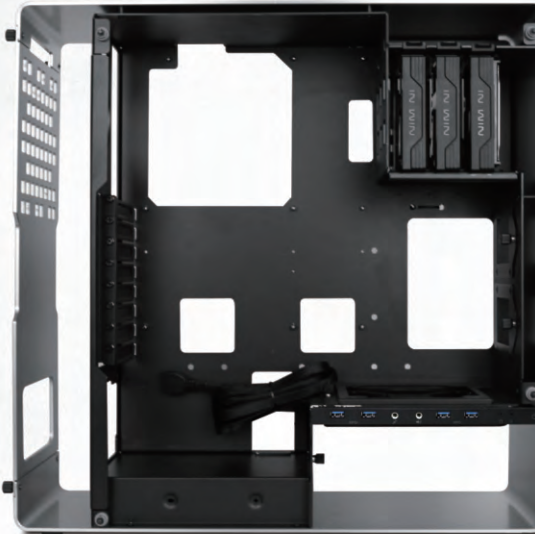

904

Features

New Choice of Chassis Material

One piece construction with 4mm aluminum alloy

Tinted tempered glass side panel

Innovative and Stylish Design

Extreme simplicity design

Elegant back panel

B

CPU cut-off hole for easy installation

C

Unique hidden 5.25" ODD design

D

3.5"/2.5" SATA HDD modules and tool-free EZ-swap HDD tray

E

Removable 2.5" HDD bracket

F

Spacious Cable Management Area

25mm side cable management area for better cable routing

G

Aesthetic back panel design to eliminate cable mazes

H

User Friendly

User friendly affixed thumbscrew