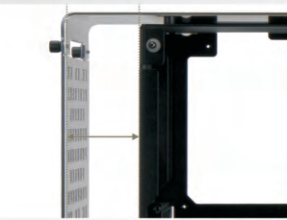

Aesthetic back panel design to eliminate cable mazes

H