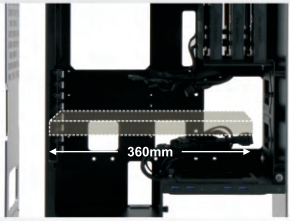

Supports High-end Graphic Card up to 360mm

Thermal Solution

Supports - 90mm Rear Fan x 1

- 140mm Bottom Fan x 1

- 120/140mm Liquid Cooling Radiator

- CPU heatsink up to 145mm

Dimensions (H x W x D)

490 x 192 x 490mm

19.3" x 7.6" x 19.3"

*Our products comply with RoHS regulations

*Specifications may vary based on different regions

Easy Component Installation

Supports high-end graphic card up to 360mm

A

Supports power supply up to 180mm

B

CPU cut-off hole for easy installation

C

Unique hidden 5.25" ODD design

D

3.5"/2.5" SATA HDD modules and tool-free EZ-swap HDD tray

E

Removable 2.5" HDD bracket