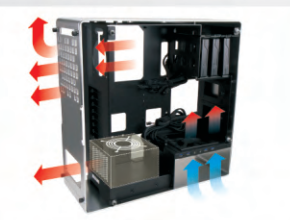

Excellent Thermal Solution

Efficient airflow design

K